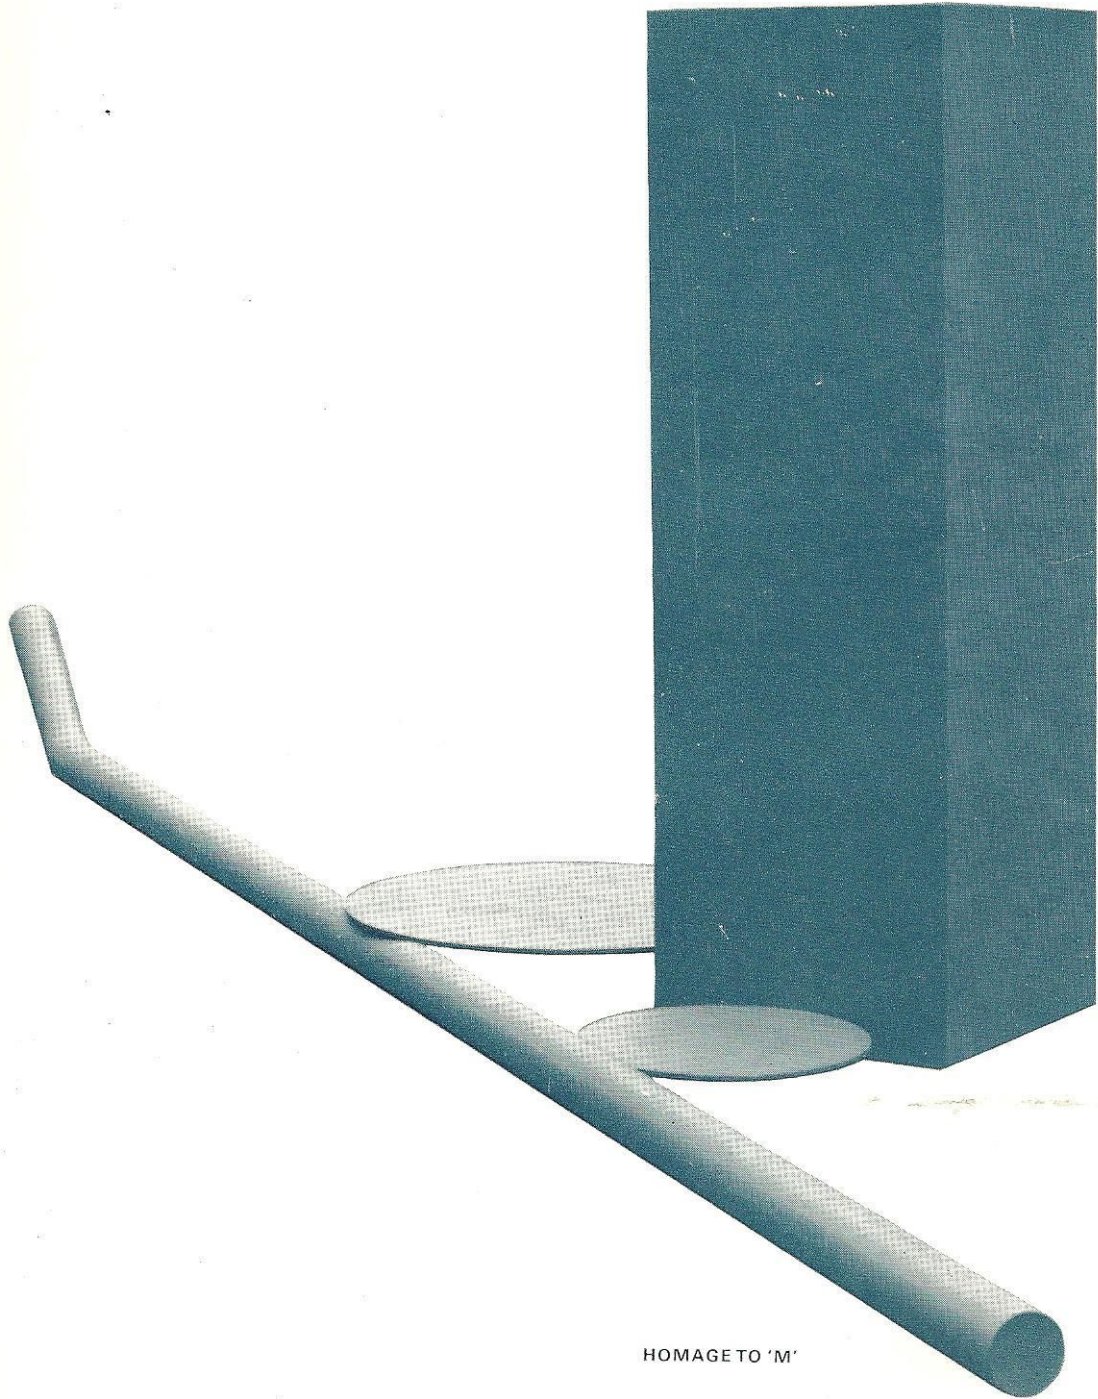

HOMAGE TO 'M'

CATALOGUE
HEIGHT x LENGTH x WIDTH

- ROUND OAK 1968
  (54" x 50" x 48")
- HOMAGE TO 'M' 1968
  (72" x 234" x 50")
- BLUE II 1968
  (44" x 56" x 36")
- BLUE DIAMOND 1968
  (48" x 180" x 110")
- MAQUETTE V 1968
  (9" x 20" x 9")
- TWO ELEMENTS 1968
  (51" x 60" x 42")
- FOUR CIRCLES 1968
  (33" x 26" x 23")
- TWO CIRCLES SQUARE 1968
  (31" x 17" x 10")
- MAQUETTE III 1968
  (5" x 27" x 17")
- TWO ELEMENTS II 1968
  (64" x 78" x 58")