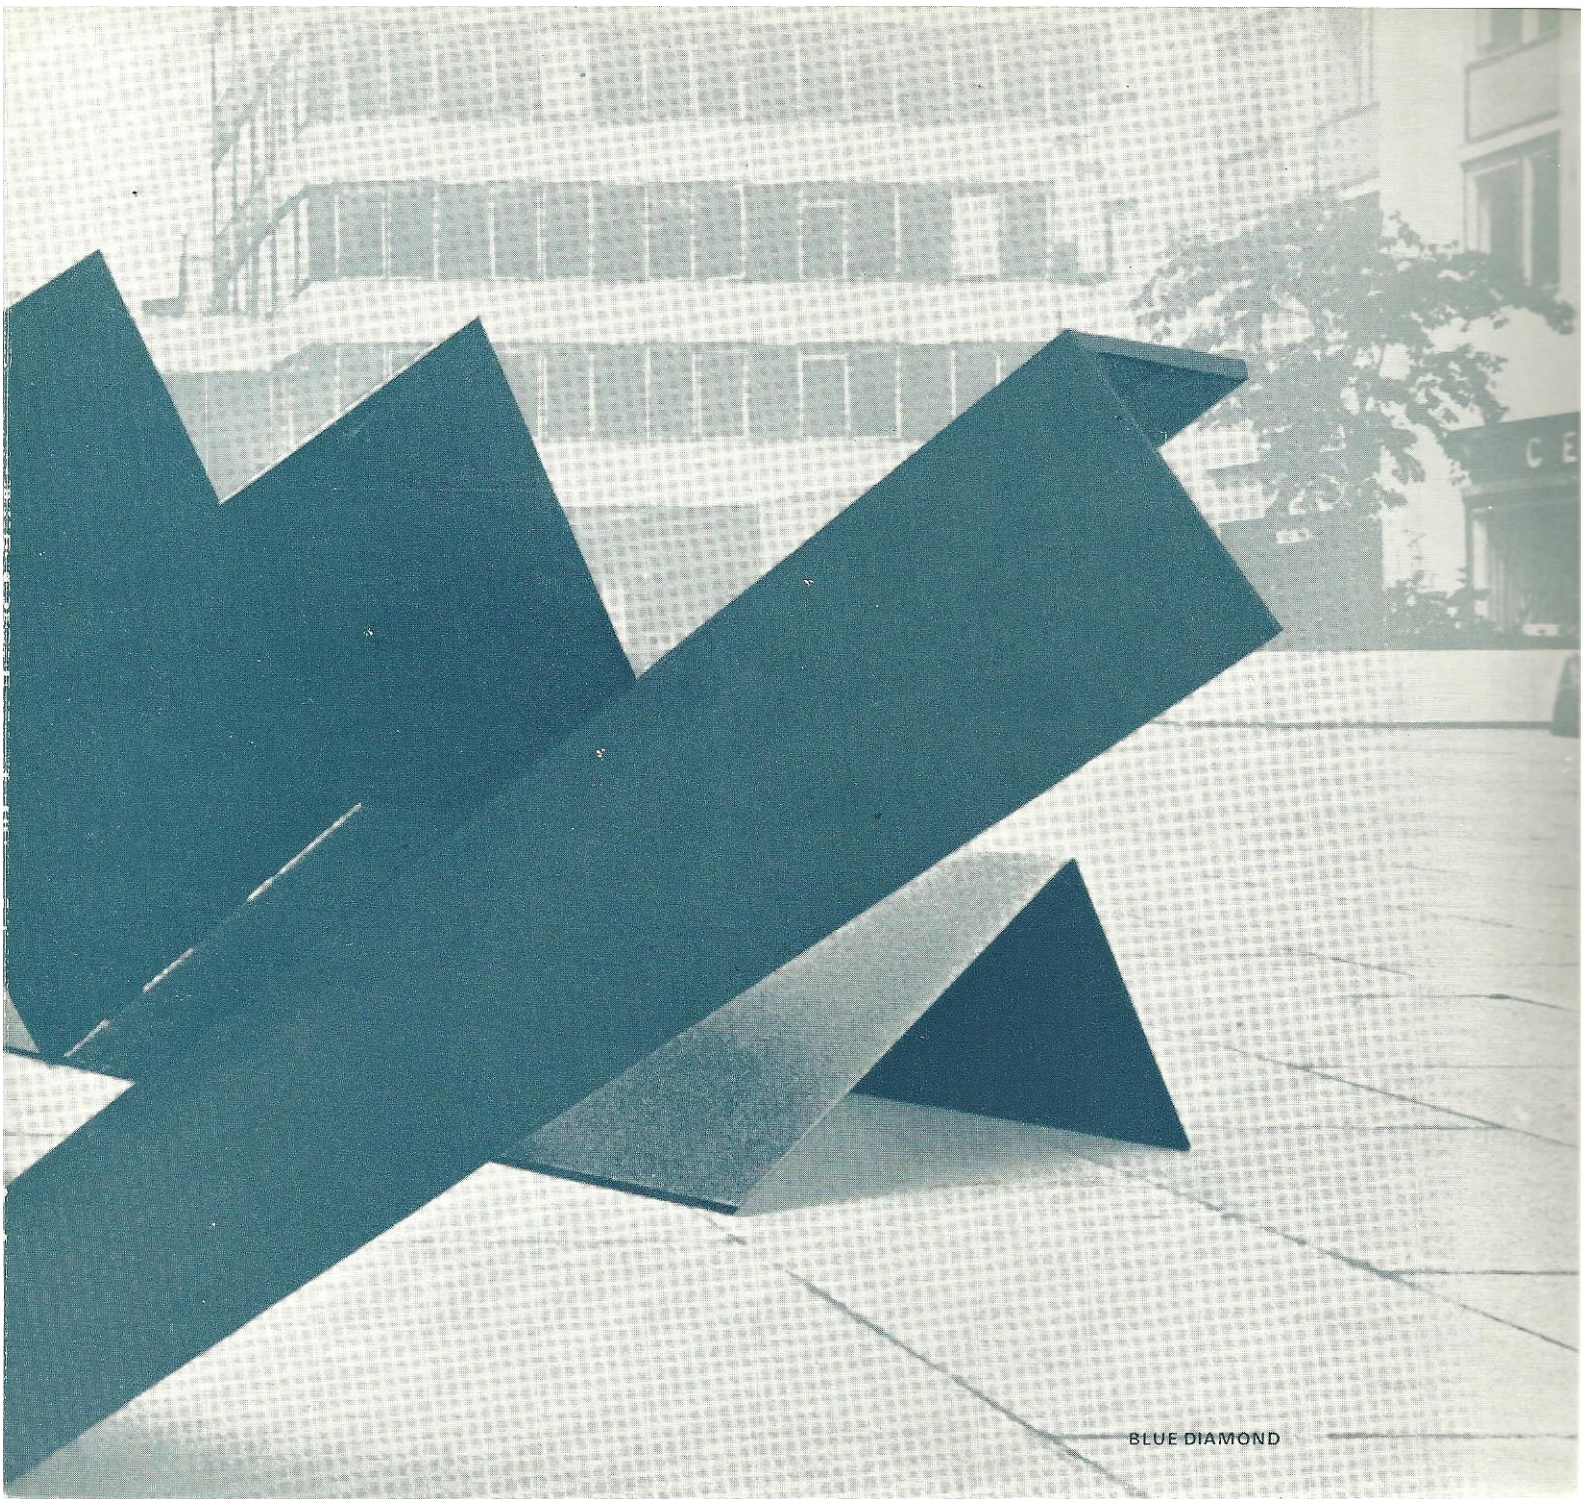

BLUE DIAMOND